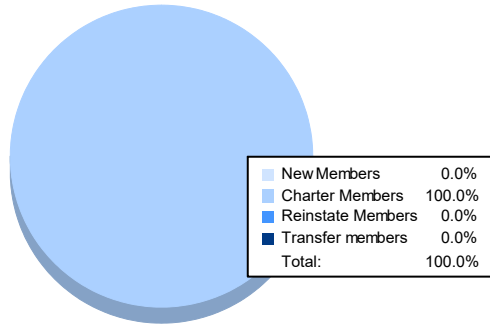

Year	New Clubs	Dropped Clubs	Gain/ Loss Clubs	New Members	Charter Members	Reinstate Members	Transfer Members	Total Member Added	Total Members Dropped	Gain/ Loss Members
2016-2017	2	0	2	24	40	0	0	64	17	47
2017-2018	1	0	1	48	24	0	0	72	23	49
2018-2019	4	0	4	45	91	1	0	137	42	95
2019-2020	2	0	2	1	42	0	0	43	4	39
2020-2021	2	0	2	0	41	0	0	41	22	19
Average	2	0	2	24	48	0	0	71	22	50

Membership Composition June 2021 Cumulative

Gender Composition June 2021 Cumulative